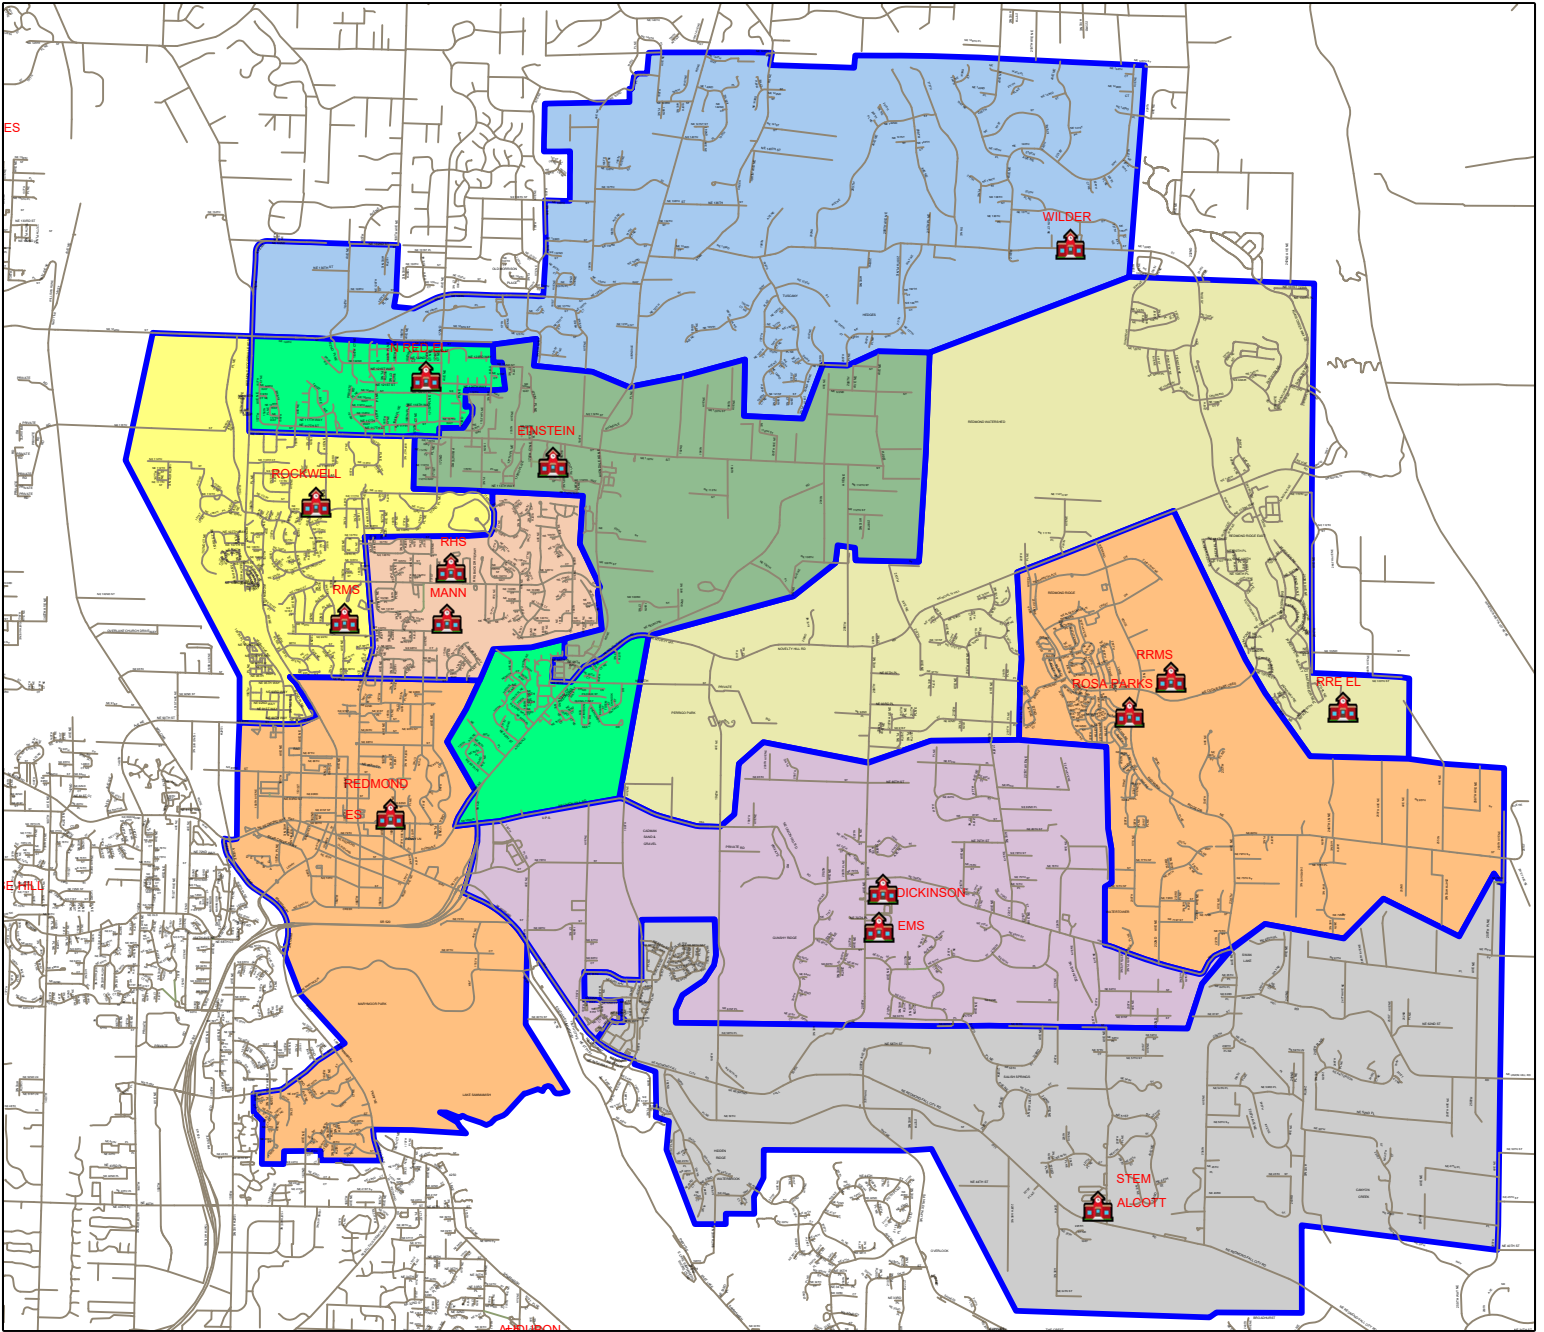

Lake Washington School District District Map

Elementary Scenario B